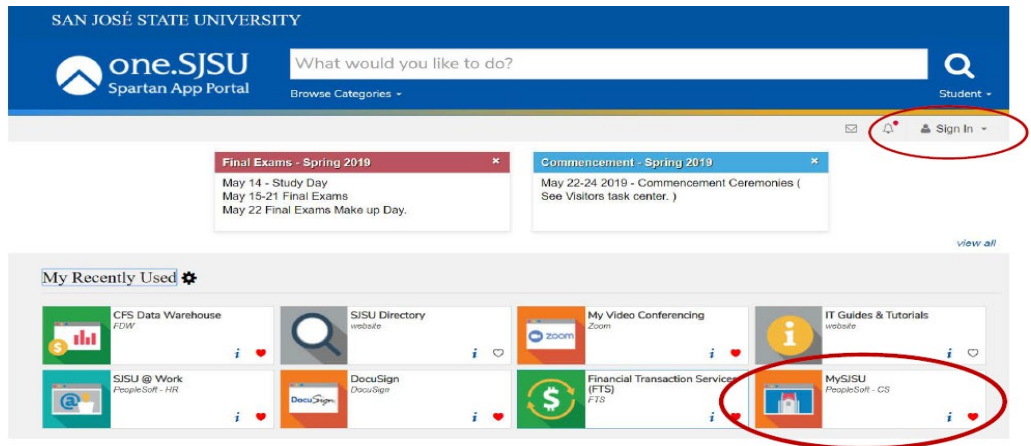

## How to View your Enrollment Category

1. Navigate to one.sjsu.edu, sign in using your SJSU ID and password, and click the MySJSU tile to enter your student portal.

If you do not see the MySJSU tile, you can search for it in the "What would you like to do?" search bar at the top of the page.

2. In the Academics section of your Student Center, click on My Academics.

## How to View your Enrollment Category

- Once on the My Academics page, click on the CSU FacGrad Campus Page at the bottom of the page.

The screenshot shows the MySJSU Campus Solutions interface. At the top, there are navigation tabs for Search, Plan, Enroll, and My Academics. The My Academics section contains several links: MyProgress, What-If Report, Advisors, Transfer Credit, Course History, Transcript, and View my Advisor Notes. At the bottom of this section, the link 'CSU FacGrad Campus Page' is circled in red. To the right, there is a 'My Program' section with a 'Current Academic Objective' table and a 'Current Academic Summary' section.