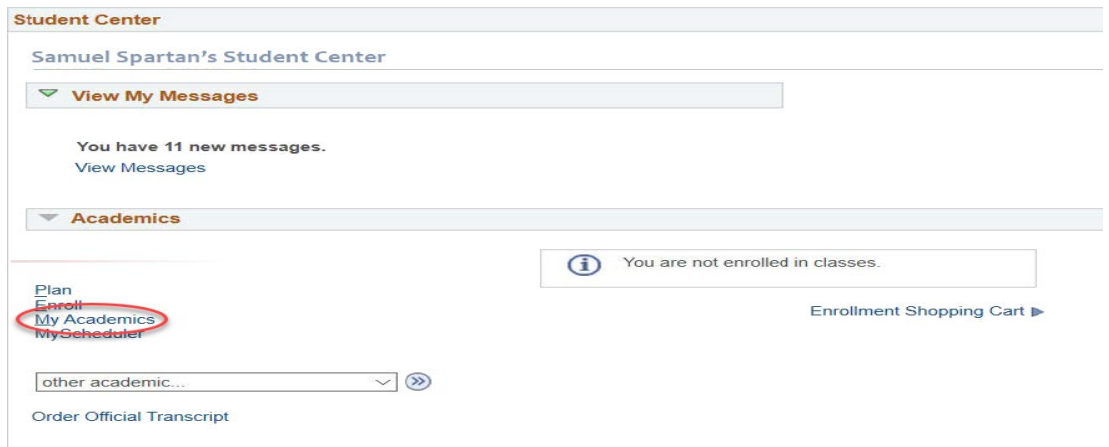

## How to View your Enrollment Category

1. Navigate to one.sjsu.edu, sign in using your SJSU ID and password, and click the MySJSU tile to enter your student portal.

If you do not see the MySJSU tile, you can search for it in the "What would you like to do?" search bar at the top of the page.

2. In the Academics section of your Student Center, click on My Academics.

## How to View your Enrollment Category

- Once on the My Academics page, click on the CSU FacGrad Campus Page at the bottom of the page.

The screenshot shows the MySJSU Campus Solutions interface. At the top, there are navigation tabs for Search, Plan, Enroll, and My Academics. The My Academics section contains several links: MyProgress, What-If Report, Advisors, Transfer Credit, Course History, Transcript, and View my Advisor Notes. At the bottom of this section, the link 'CSU FacGrad Campus Page' is circled in red. To the right, there is a 'My Program' section with a 'Current Academic Objective' table and a 'Current Academic Summary' section.