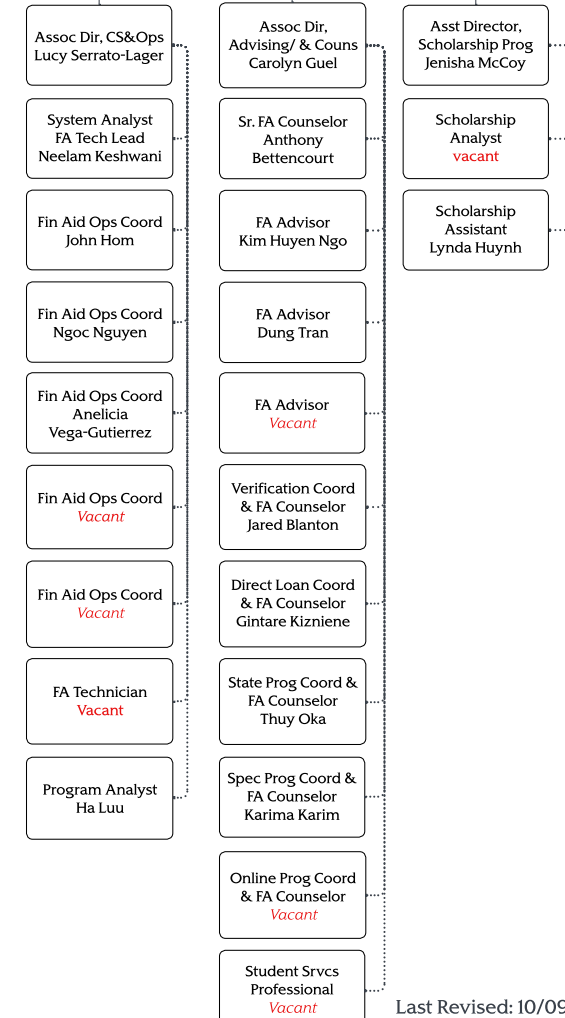

Sr. Associate VP for Enrollment Management  
Andrew Wright

- Administrative Analyst  
Lisa Passarelli
- Administrative Analyst  
Geri Soto
- Administrative Analyst  
Crystal Diaz
- Administrative Analyst  
Esmir Basic

**Undergraduate Admissions and Evaluations**

Exec Director, UA&E  
Catherine George

**EM Technology Implementation & Communications**

Director, EMTIC  
Jennifer Jackson Sclafani

**Office of the Registrar**

University Registrar  
Lisa Giampaolo

**Financial Aid & Scholarships Office**

Director, FASO  
Coleetta McElroy

KEY  
SJSU ONLINE