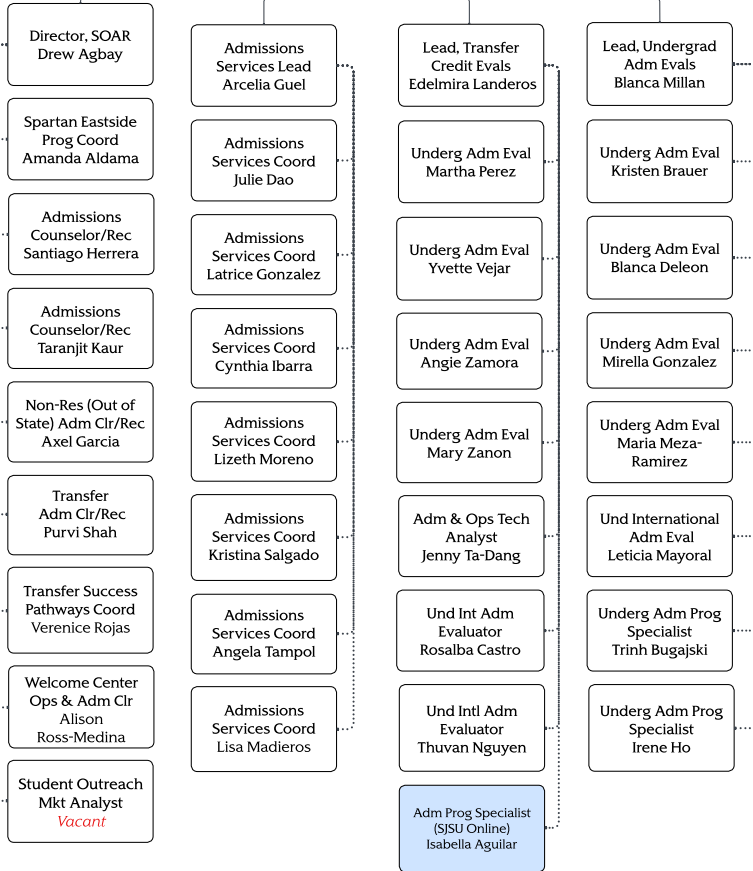

Sr. Associate VP for Enrollment Management
Andrew Wright

- Administrative Analyst
  Lisa Passarelli
- Administrative Analyst
  Geri Soto
- Administrative Analyst
  Crystal Diaz
- Administrative Analyst
  Esmir Basic

Undergraduate Admissions and Evaluations

Exec Director, UA&E
Catherine George