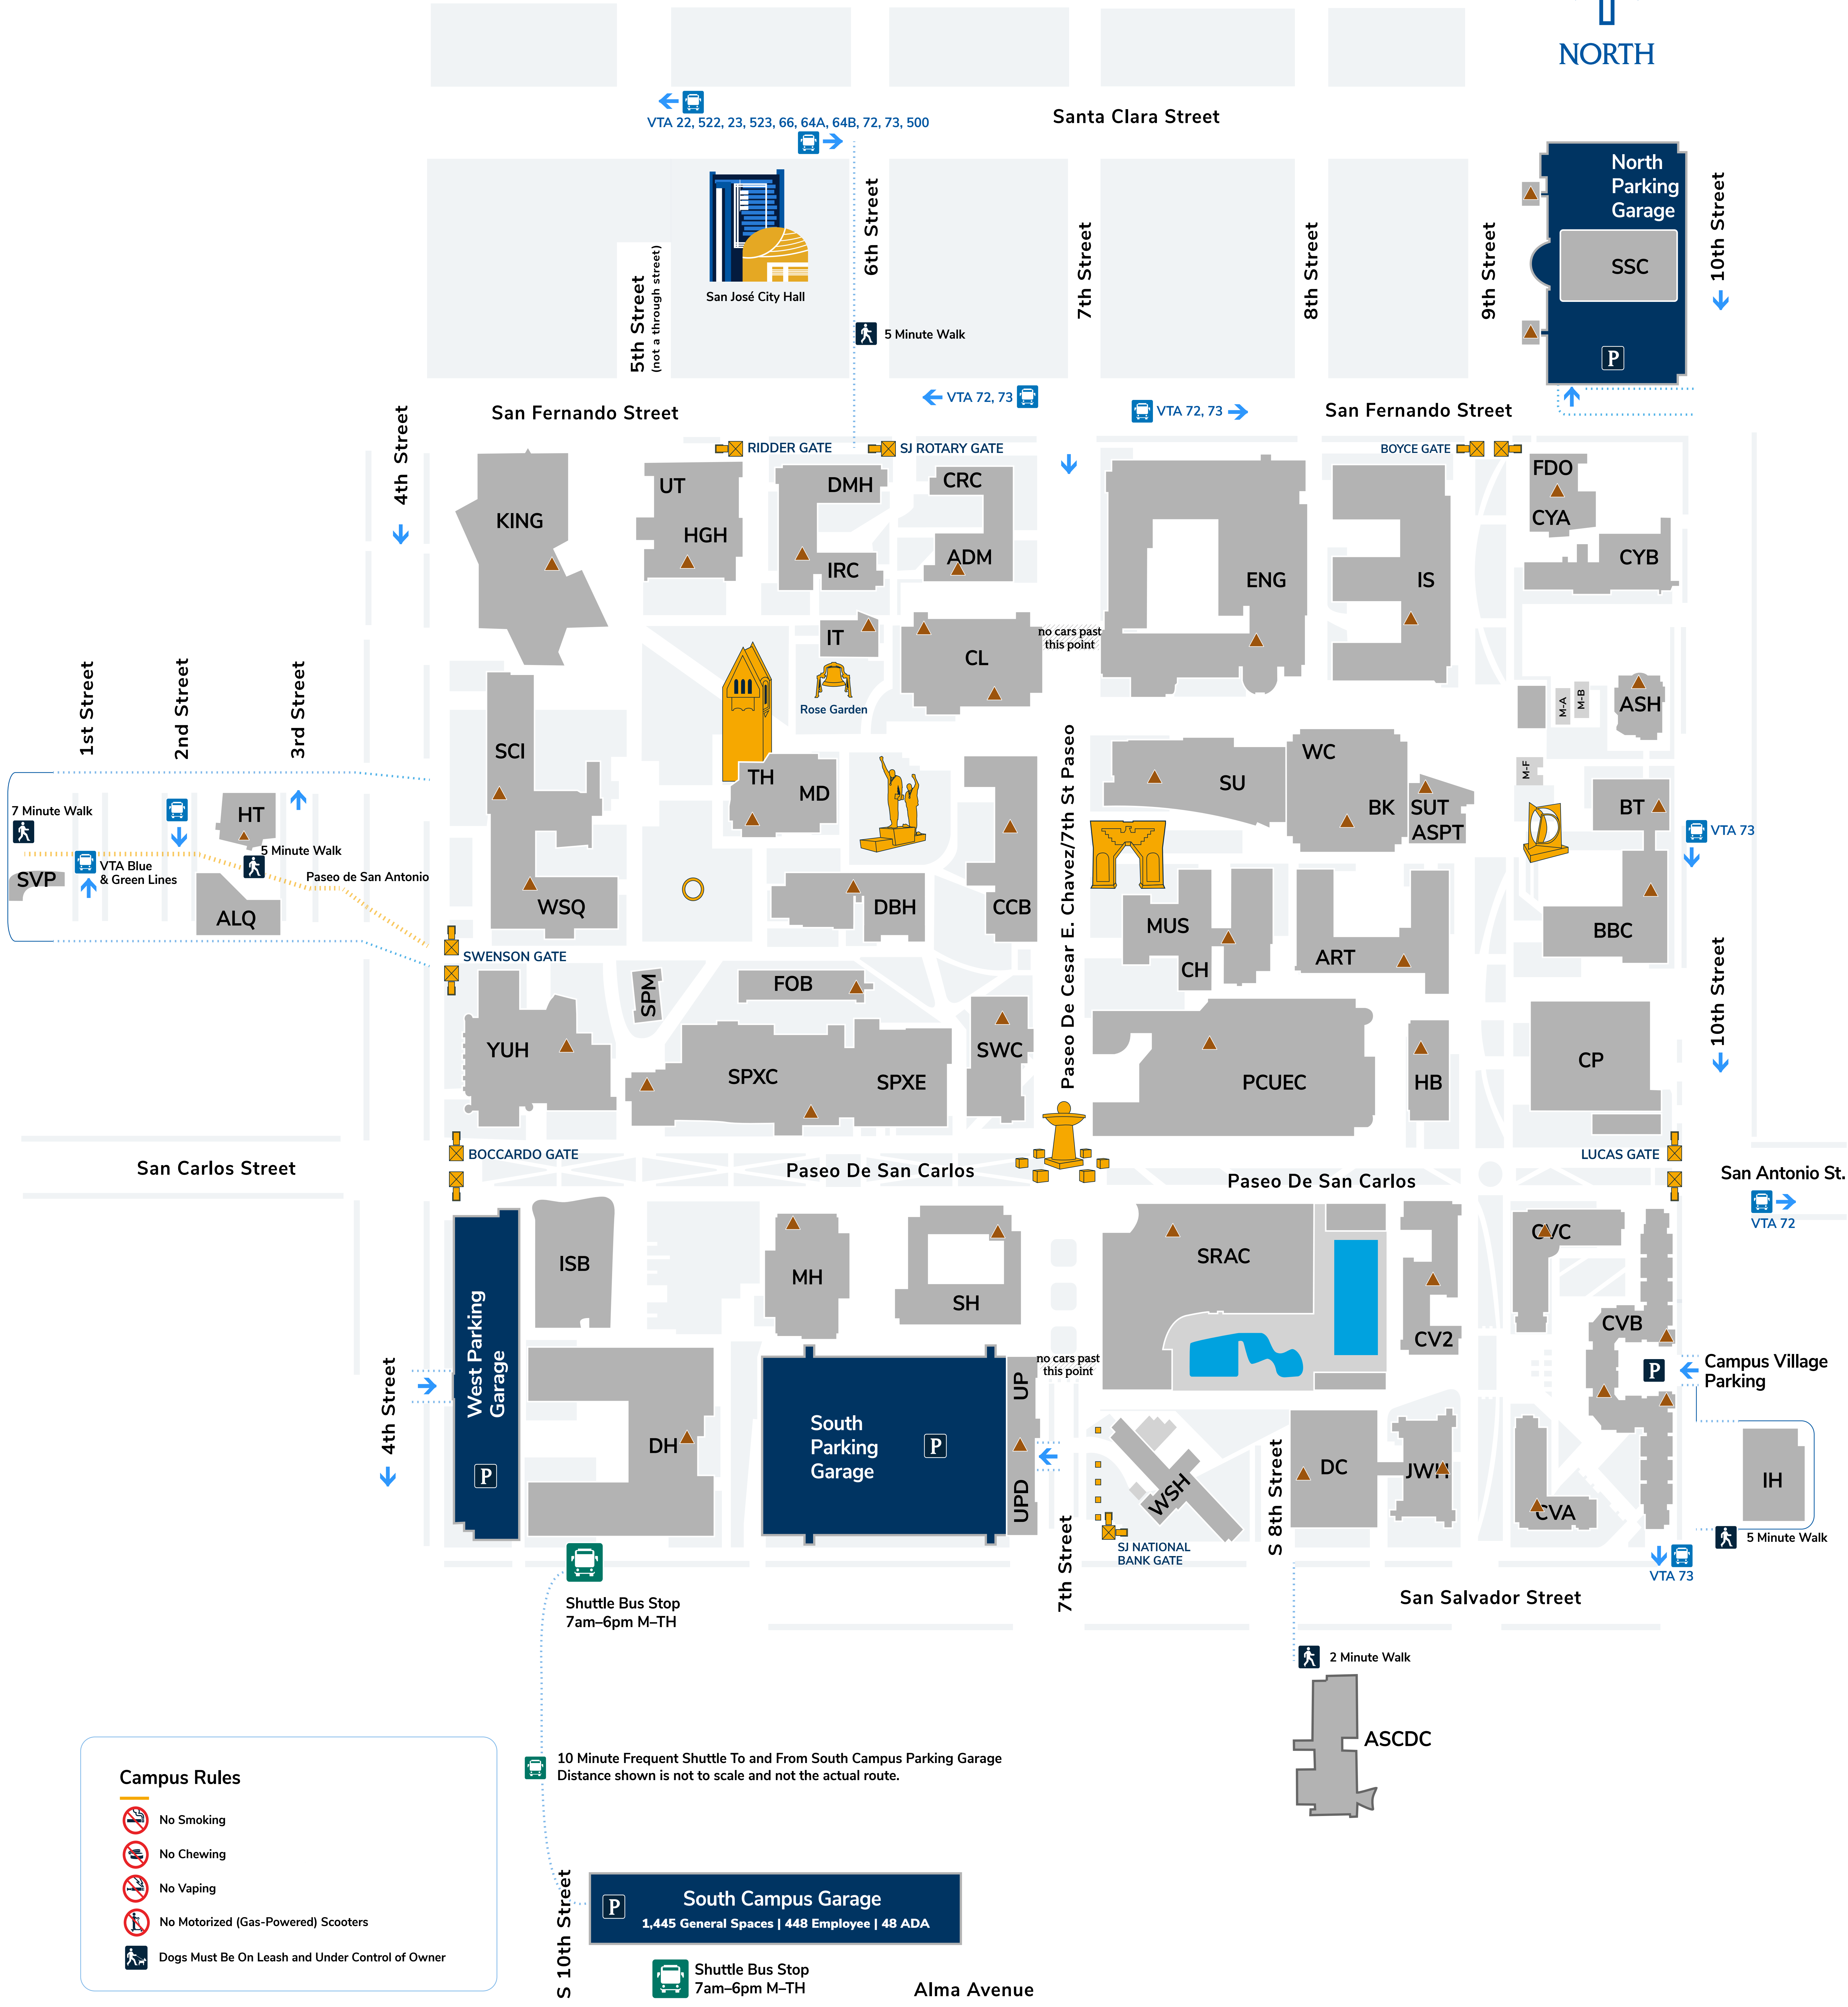

Legend

- Accessible Parking: DMV Placard
- Accessible Parking: University Permit
- Bicycle Enclosure
- Public E-Scooter Parking (Lime, Bird)
- Accessible Entrance
- Controlled Access
- VTA (public transit)
- Bay Wheels (bike share)
- Skateboard Locks
- Information
- Food & Drinks
- Parking Facility
- South Campus Shuttle
- Elevator
- Traffic Flow
- ATM
- Blue Light Phone

The Main Campus is not accessible to cars. Park at designated parking facilities. Campus parking often fills to capacity. All students, faculty, staff and visitors are encouraged to park at the South Campus Garage and take the free, frequent shuttle.