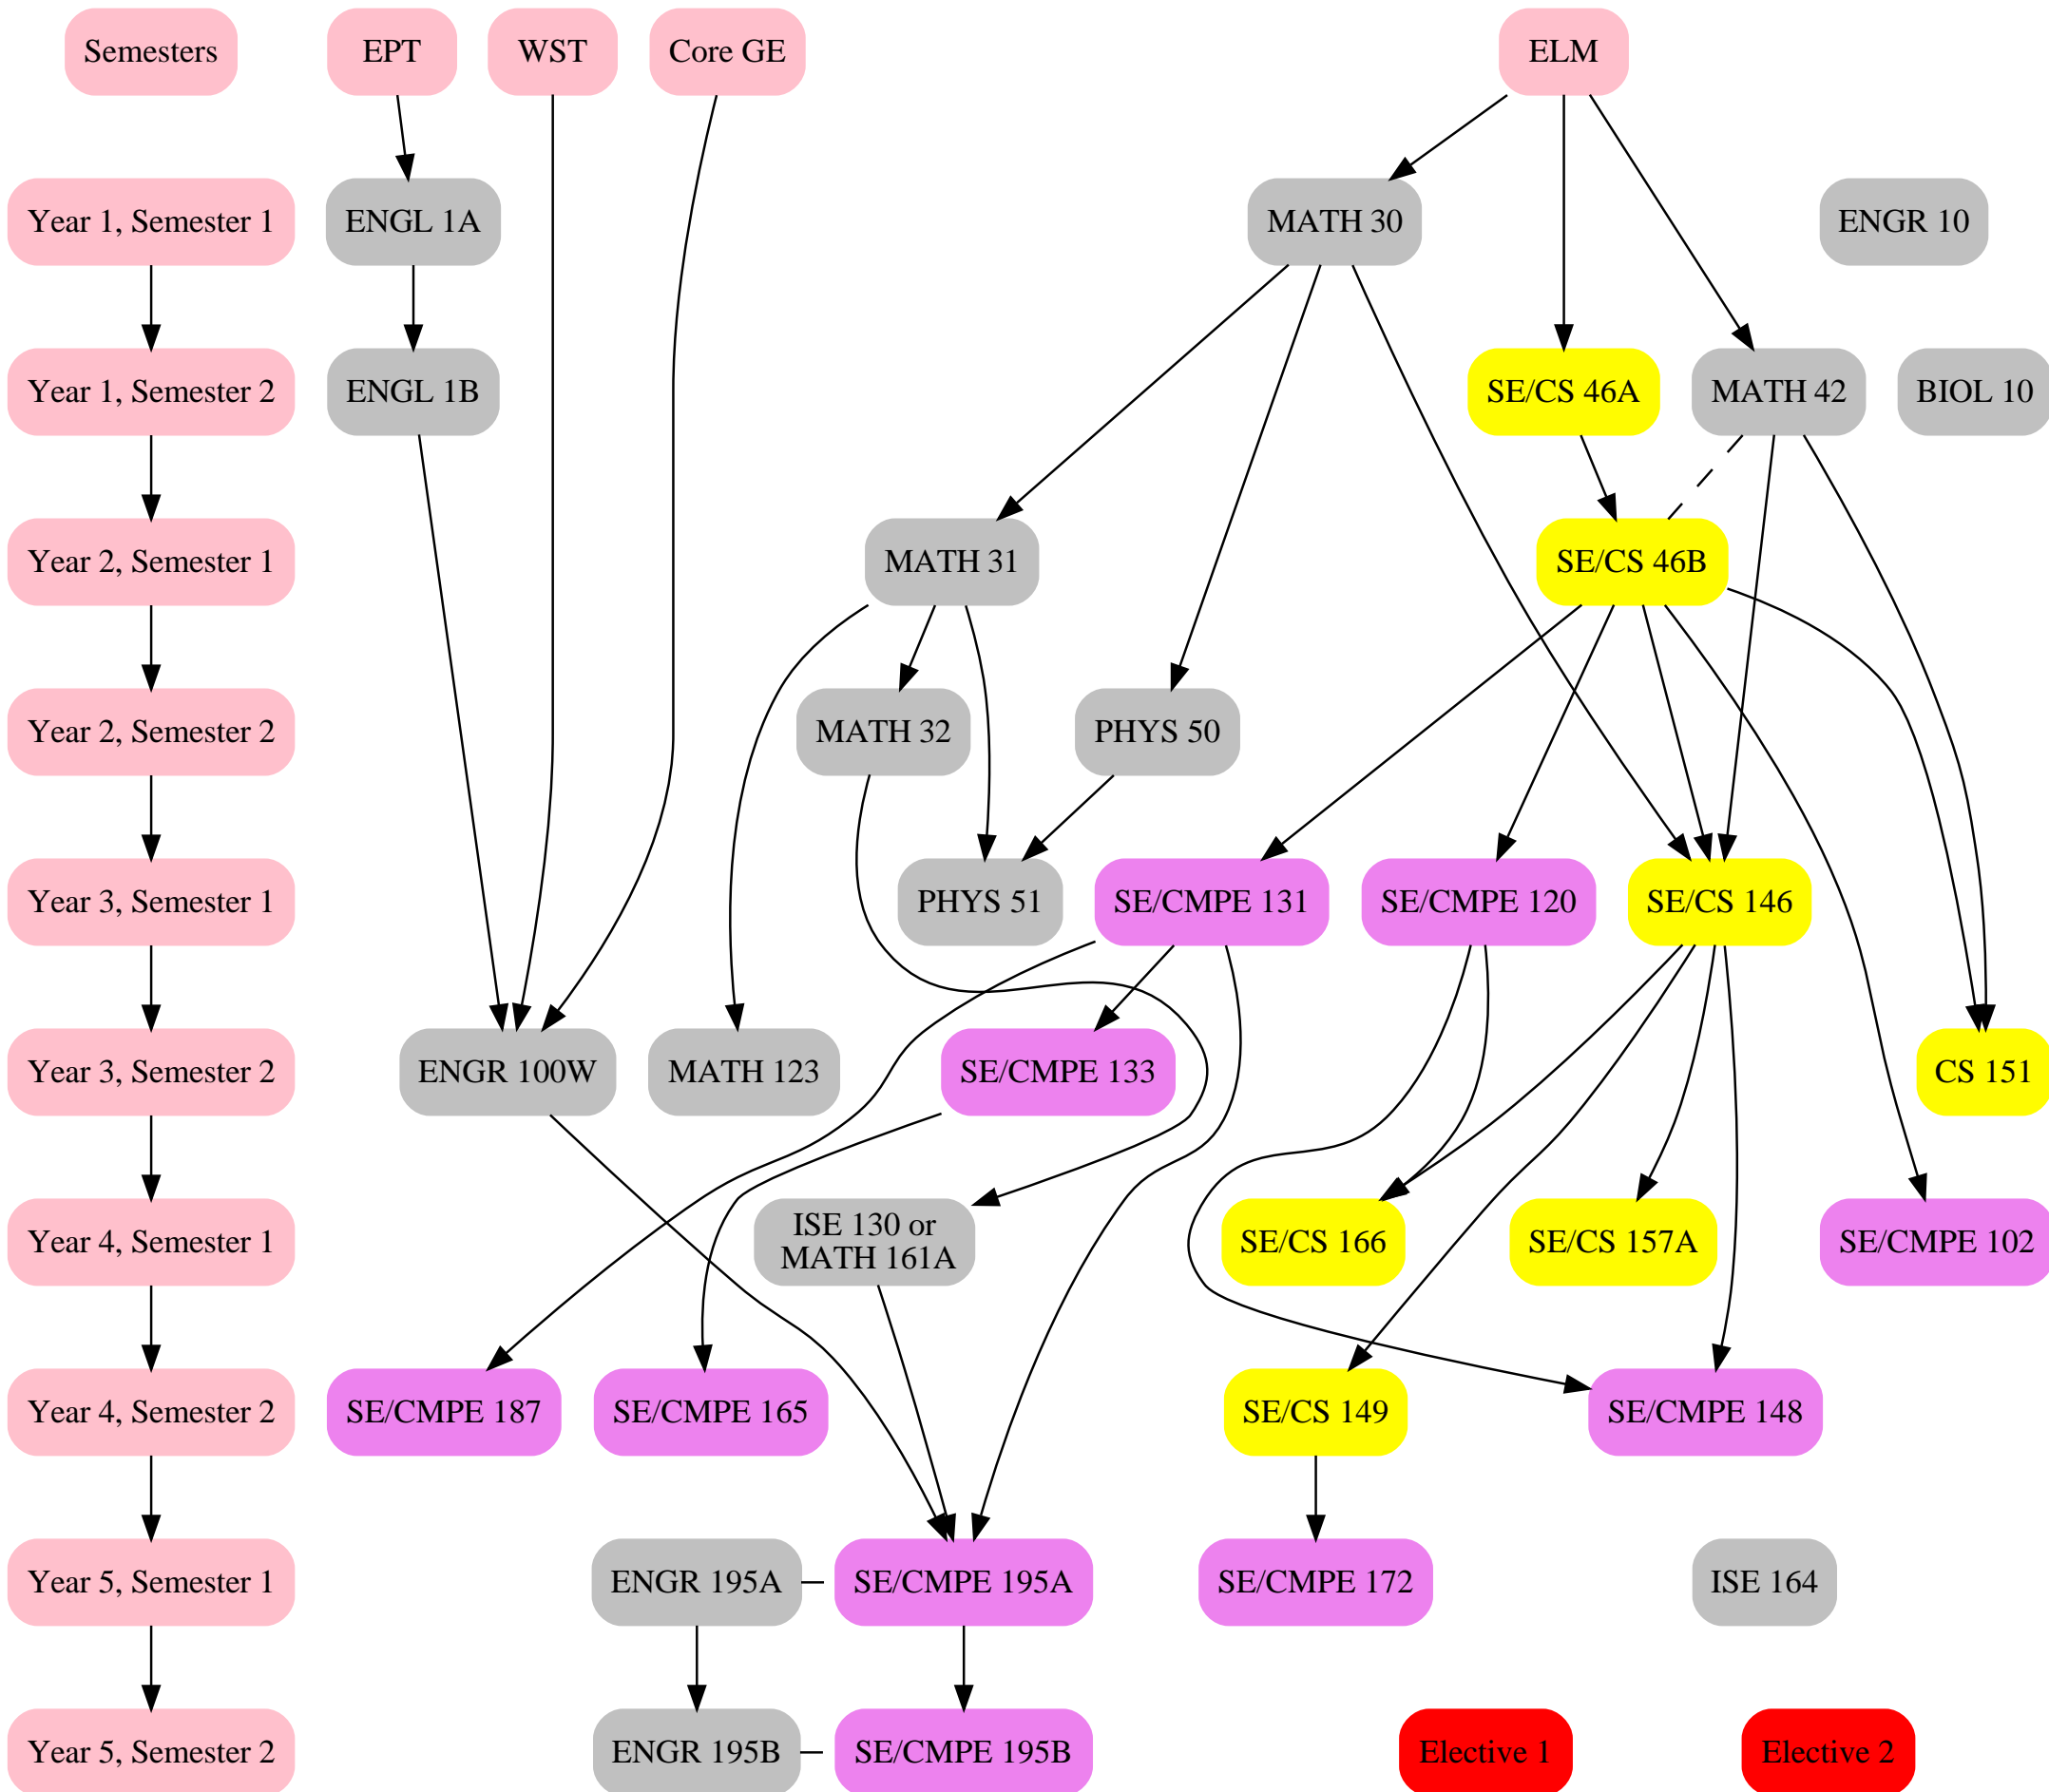

BS in Software Engineering Prerequisite Chart, Fall 2017 Catalog

Note: solid arrows indicate prerequisite and dashed lines indicate corequisite relationships